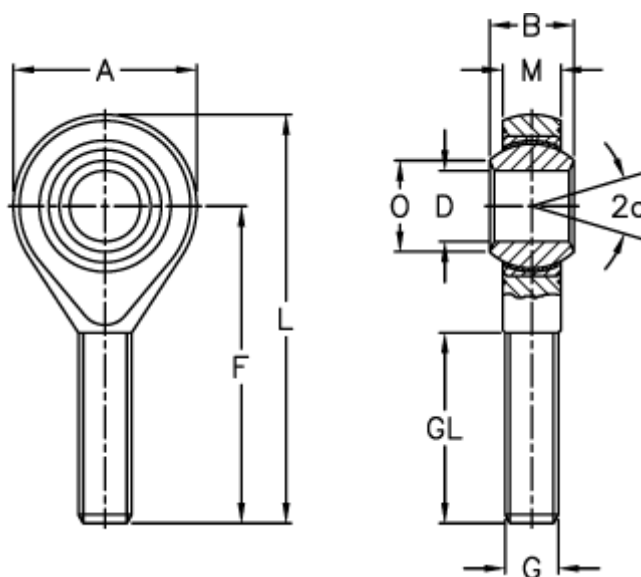

Article number: 543012081

Description: LDK Rod end SPOS 8ECL  
Stainless steel, threaded left

## Measures

A	= 22	L	= 53
a (degrees)	= 14	M	= 9.00
B	= 12	O	= 10.3
D	= 8	Static load C0 (kN)	= 13.9
Dynamic load C (kN)	= 7.9	Weight (g)	= 32
F	= 42		
g	= M8		
GL	= 25		